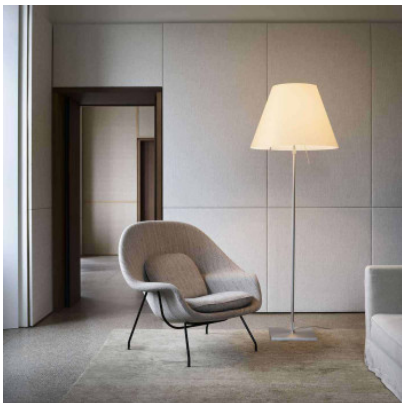

Luceplan Grande Costanza Terra

Floor lamp Grande Costanza Terra by Luceplan with height-adjustable aluminium stem and white polycarbonate shade. For E27 lamps. With switch or sensorial dimmer on the shade.

| | |
|------------|--|
| Bulbs | 3 x E27 LED. |
| Dimensions | Height 1,75 m - 2,35 m, shade diameter 70 cm, shade height 49 cm, base 36 x 36 cm. |

19.04.2024 19:48:22

All prices shown include 19% VAT for deliveries to Deutschland excluding possible shipping costs.