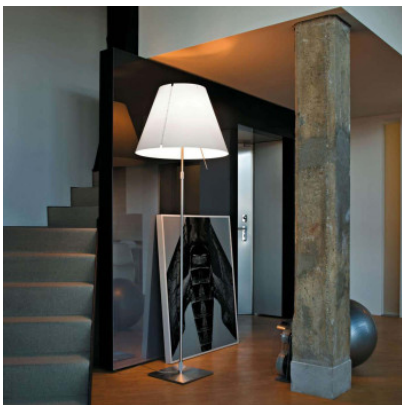

Luceplan Grande Costanza Terra

Floor lamp Grande Costanza Terra by Luceplan with height-adjustable aluminium stem and white polycarbonate shade. For E27 lamps. With switch or sensorial dimmer on the shade.

| | |
|------------|--|
| Bulbs | 3 x E27 LED. |
| Dimensions | Height 1,75 m - 2,35 m, shade diameter 70 cm, shade height 49 cm, base 36 x 36 cm. |

19.04.2024 19:48:22

All prices shown include 19% VAT for deliveries to Deutschland excluding possible shipping costs.