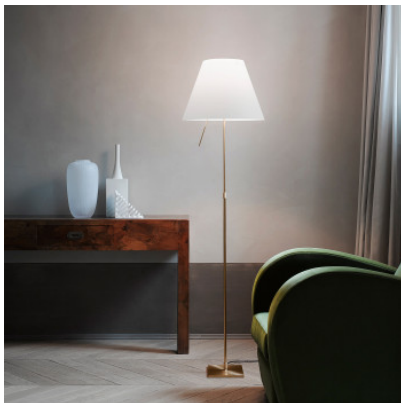

Luceplan Costanza Terra Brass with Dimmer

Floor lamp Costanza Brass by Luceplan with height-adjustable telescopic stem and conical polycarbonate shade in various colours. For E27 lamps. With sensorial dimmer on the shade.

white MPN	499,00 €-MSRP-668,00-€ 1D13NT000030+9D1301511702
comfort green MPN	539,00 €-MSRP-716,00-€ 1D13NT000030+9D1301511737
edgy pink MPN	539,00 €-MSRP-716,00-€ 1D13NT000030+9D1301511724
mistic white MPN	539,00 €-MSRP-716,00-€ 1D13NT000030+9D1301511734
petroleum blue MPN	539,00 €-MSRP-716,00-€ 1D13NT000030+9D1301511736
primary red MPN	539,00 €-MSRP-716,00-€ 1D13NT000030+9D1301511708
shaded stone MPN	539,00 €-MSRP-716,00-€ 1D13NT000030+9D1301511739
smart yellow MPN	539,00 €-MSRP-716,00-€ 1D13NT000030+9D1301511706
soft skin MPN	539,00 €-MSRP-716,00-€ 1D13NT000030+9D1301511738
concrete grey MPN	559,00 €-MSRP-744,00-€ 1D13NT000030+9D1301511705
liquorice black MPN	559,00 €-MSRP-744,00-€ 1D13NT000030+9D1301511701

Bulbs 1 x E27 LED lamp.
Dimensions Shade diameter 40 cm, height 120 cm - 160 cm, base 18 x 18 cm.