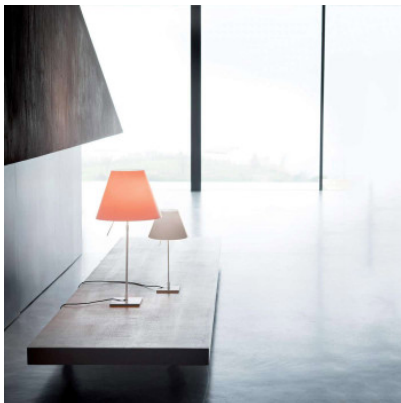

Luceplan Costanza Tavolo Alu with Dimmer

Table lamp Costanza Alu by Luceplan with height-adjustable aluminium stem and polycarbonate shade in various colours. For E27 lamps. With sensorial dimmer on the shade.

Bulbs 1 x E27 LED lamp.
Dimensions Shade diameter 40 cm, height 76 cm - 110 cm, base 18 x 18 cm.