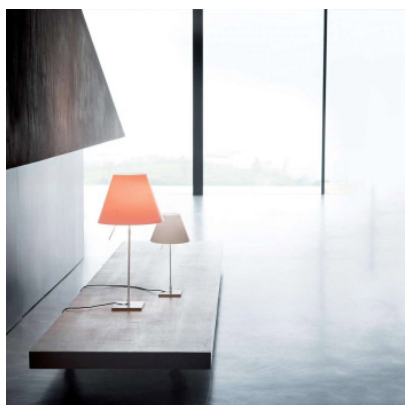

## Luceplan Costanza Tavolo Alu

Table lamp Costanza Alu by Luceplan with height-adjustable telescopic stem of aluminium and polycarbonate shade in various colours. For E27 lamps. With switch on the shade.

Bulbs 1 x E27 LED lamp.  
Dimensions Shade diameter 40 cm, height 76 cm - max. 110 cm, base 18 x 18 cm.