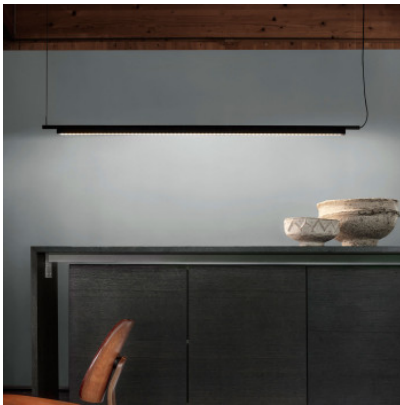

Luceplan Compendium Sospensione

LED suspension Luceplan Compendium of anodized, extruded aluminium. Direct and glare-free light distribution downwards. White ceiling rose. Phase-cut dimmable or dimmable Push/DALI.

aluminium, 2700K, phase-cut MPN	649,00 €-MSRP-871,00-€ 1D810BW20020+1D810/25T000
aluminium, 3000K, phase-cut MPN	649,00 €-MSRP-871,00-€ 1D810B020020+1D810/25T000
black, 2700K, phase-cut MPN	649,00 €-MSRP-871,00-€ 1D810BW20001+1D810/25T0000
black, 3000K, phase-cut MPN	649,00 €-MSRP-871,00-€ 1D810B020001+1D810/25T000
brass, 2700K, phase-cut MPN	649,00 €-MSRP-871,00-€ 1D810BW20030+1D810/25T000
brass, 3000K, phase-cut MPN	649,00 €-MSRP-871,00-€ 1D810B020030+1D810/25T000
aluminium, 2700K, Push/DALI MPN	739,00 €-MSRP-988,00-€ 1D810BW20020+1D810/25D000
aluminium, 3000K, Push/DALI MPN	739,00 €-MSRP-988,00-€ 1D810B020020+1D810/25D000
black, 2700K, Push/DALI MPN	739,00 €-MSRP-988,00-€ 1D810BW20001+1D810/25D000
black, 3000K, Push/DALI MPN	739,00 €-MSRP-988,00-€ 1D810B020001+1D810/25D000
brass, 2700K, Push/DALI MPN	739,00 €-MSRP-988,00-€ 1D810BW20030+1D810/25D000
brass, 3000K, Push/DALI MPN	739,00 €-MSRP-988,00-€ 1D810B020030+1D810/25D000

Bulbs	42W LED, CRI 90. 2.700K: 1.848 lm (brass, alu), 1.453 lm (black). 3.000K: 1.926 lm (brass, alu), 1.516 lm (black).
Dimensions	Reflector length 157 cm, reflector height 4.57 cm, height 15 cm - max. 3 m, weight 2 kg. Canopy: length 18 cm, width 13 cm, height 4 cm.