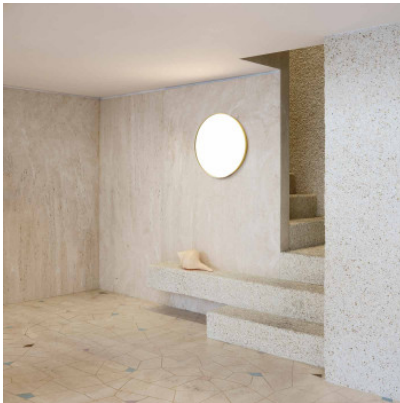

## Luceplan Compendium Plate

LED wall/ceiling light Luceplan Compendium Plate with frame made of anodized aluminum and diffuser made of injection-molded thermoplastic. Direct light distribution. Dimmable 0-10V, 1-10V, PWM or trailing edge.

aluminium	879,00 €-MSRP 1.172,00-€
MPN	1D810P2W0020+1D810/28T000
Luminous flux (lm)	3753
black	879,00 €-MSRP 1.172,00-€
MPN	1D810P2W0001+1D810/28T000
Luminous flux (lm)	3753
brass	879,00 €-MSRP 1.172,00-€
MPN	1D810P2W0030+1D810/28T000
Luminous flux (lm)	3753
white	879,00 €-MSRP 1.172,00-€
MPN	1D810P2W0002+1D810/28T000
Luminous flux (lm)	3753