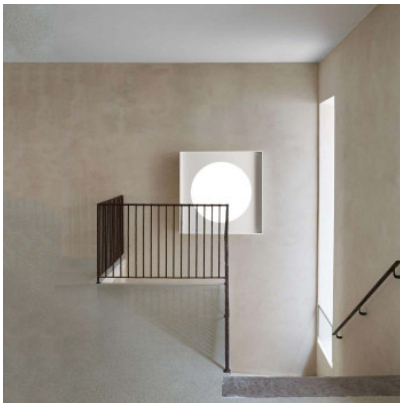

Luceplan Cassette

LED wall/ceiling lamp Luceplan Cassette of aluminium with round diffuser of technopolymer. Direct and glare-free light distribution. Edge-Light technology. Phase-cut dimmable.

40x40cm MPN	499,00 € -MSRP 668,00 € 1A030AW44002+1A030/010000
60x60cm MPN	669,00 € -MSRP 896,00 € 1A030AW66002+1A030/010000
60x60cm, high output version, with prismatic diffuser MPN	829,00 € -MSRP 1.113,00 € 1A030AH66002+1A030/010000
90x90cm MPN	989,00 € -MSRP 1.322,00 € 1A030AW99002+1A030/010000

Bulbs	40x40 cm: 23W LED, 2700K, 890 lm, CRI 90. 60x60 cm: 41W LED, 2700K, 2140 lm, CRI 90. 60x60 cm (High Output Version): 3000K LED, 3519 lm, CRI 90. 90x90 cm: 58W LED, 2700K, 3000 lm, CRI 90.
Dimensions	Width 40 cm / 60 cm / 90 cm, height 40 cm / 60 cm / 90 cm, depth 8.5 cm.