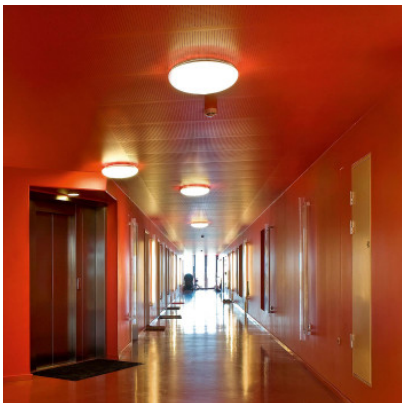

16.04.2024 23:21:24

All prices shown include 19% VAT for deliveries to Deutschland excluding possible shipping costs.