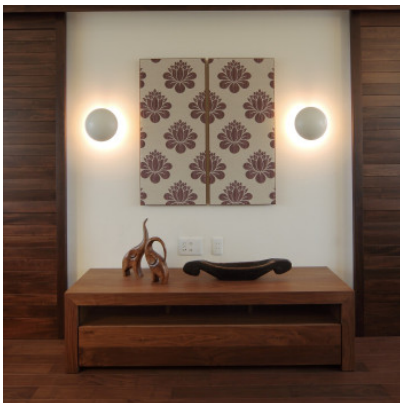

## Louis Poulsen PH Hat

Wall lamp PH Hat with shade made of steel, 0° to 67° tiltable. Pink-colored inside of the shade for a warm light tone. For fixed installation or with cable feed line. With or without a switch on the wall base.

Bulbs  
Dimensions

1 x max. 20W 230V E14 drop lamp.  
Diameter 22.5 cm, depth 15.3 cm, base diameter 12 cm, cable length 2.4 m, weight 2 kg.

02.05.2024 4:14:00

All prices shown include 19% VAT for deliveries to Deutschland excluding possible shipping costs.