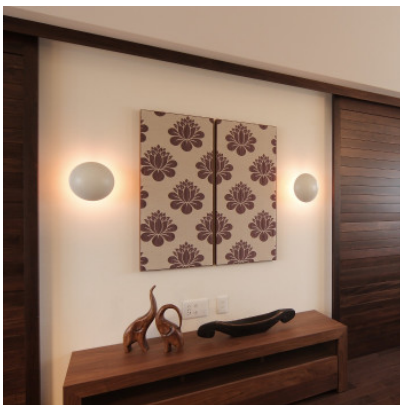

## Louis Poulsen PH Hat

Wall lamp PH Hat with shade made of steel, 0° to 67° tiltable. Pink-colored inside of the shade for a warm light tone. For fixed installation or with cable feed line. With or without a switch on the wall base.

Bulbs  
Dimensions

1 x max. 20W 230V E14 drop lamp.  
Diameter 22.5 cm, depth 15.3 cm, base diameter 12 cm, cable length 2.4 m, weight 2 kg.

02.05.2024 4:14:00

All prices shown include 19% VAT for deliveries to Deutschland excluding possible shipping costs.