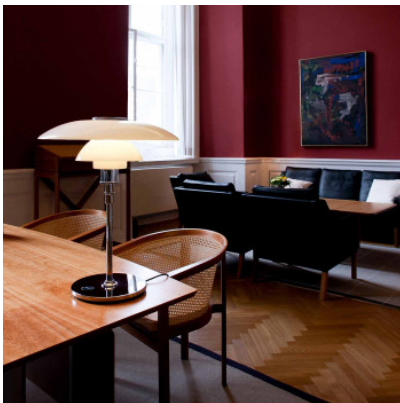

19.04.2024 3:26:27

All prices shown include 19% VAT for deliveries to Deutschland excluding possible shipping costs.

Lumen Lighting Nostraforma GmbH & Co KG
Bodenseestr. 129 | DE-81243 München
FON: +49 (0) 89 820 80 62 0 | FAX: +49 (0) 89 820 80 62 200
MAIL: nostraforma@nostraforma.com | WEB: www.nostraforma.com
BANK: Stadtparkasse München | BLZ: 701 500 00 | KTO: 907 228 290
IBAN: DE 85 7015 0000 0907 2282 90 | BIC: SSKMDEMM

UST-ID: DE 813 992 226
Registergericht München HRA 88136
Persönlich haftende Gesellschafter
Nostraforma Verwaltungs GmbH
Registergericht München HRA 175844
Geschäftsführer: Cerchi Alexander, Cerchi Patrick, Cerchi Manuel