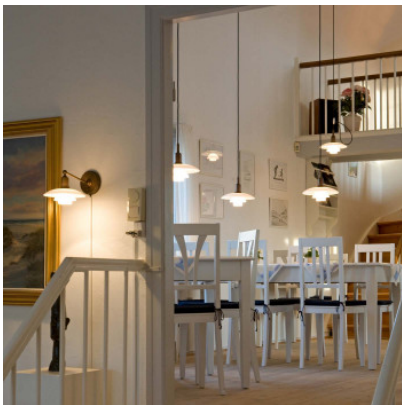

25.04.2024 20:51:03

All prices shown include 19% VAT for deliveries to Deutschland excluding possible shipping costs.