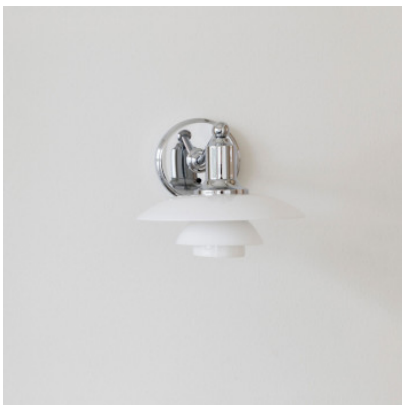

25.04.2024 20:51:03

All prices shown include 19% VAT for deliveries to Deutschland excluding possible shipping costs.