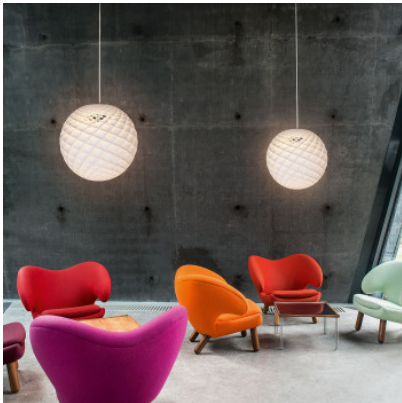

Louis Poulsen Patera 450 LED

LED suspension Patera 450 by Louis Poulsen of PVC, metal and acrylic with fascinating complex shade structure of rhombus-shaped cells for glare-free light upwards and downwards. DALI dimmable.

white	1.149,00 €-MSRP 1.605,00-€
MPN	5741105191
EAN	5714693500703

Bulbs	42W LED, 2700K, 2428 lm
Dimensions	Shade height 43.3 cm, diameter 45 cm, cable length 4 m.

26.04.2024 5:47:18

All prices shown include 19% VAT for deliveries to Deutschland excluding possible shipping costs.

Lumen Lighting Nostraforma GmbH & Co KG
Bodenseestr. 129 | DE-81243 München
FON: +49 (0) 89 820 80 62 0 | FAX: +49 (0) 89 820 80 62 200
MAIL: nostraforma@nostraforma.com | WEB: www.nostraforma.com
BANK: Stadtparkasse München | BLZ: 701 500 00 | KTO: 907 228 290
IBAN: DE 85 7015 0000 0907 2282 90 | BIC: SSKMDEMM

UST-ID: DE 813 992 226
Registergericht München HRA 88136
Persönlich haftende Gesellschafter
Nostraforma Verwaltungs GmbH
Registergericht München HRA 175844
Geschäftsführer: Cerchi Alexander, Cerchi Patrick, Cerchi Manuel