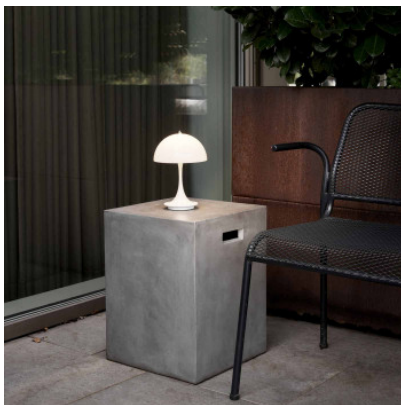

Louis Poulsen Panthella 160 Portable V2

Louis Poulsen Panthella Portable V2 battery-powered LED light with acrylic shade and aluminum base. Removable batteries and chargeable via Qi. With 3-step dimmer. IP44.

Bulbs 2.5W LED, 230 lm, 2700K.
 Dimensions Height 23.8 cm, shade diameter 16 cm, base diameter 10.6 cm, cable length 1.5 m.

26.04.2024 8:58:52

All prices shown include 19% VAT for deliveries to Deutschland excluding possible shipping costs.