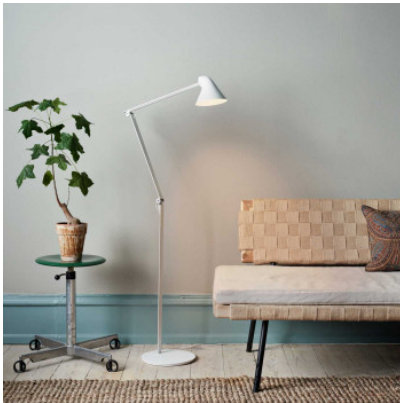

Louis Poulsen NJP Floor

LED floor lamp NJP Floor by Louis Poulsen of steel and aluminium produces direct, glare-free, directed light and reflects some of it on the head's back. Timer function. 2 light intensity levels.

Bulbs
Dimensions

10W LED, 2700K / 3000K, 529/550 lm, CRI >90.
Shade diameter 14.9 cm, arm length 48 + 48 + 73.8 cm, base diameter 26 cm, cable length 1.7 m, weight 11 kg.

26.04.2024 4:59:30

All prices shown include 19% VAT for deliveries to Deutschland excluding possible shipping costs.