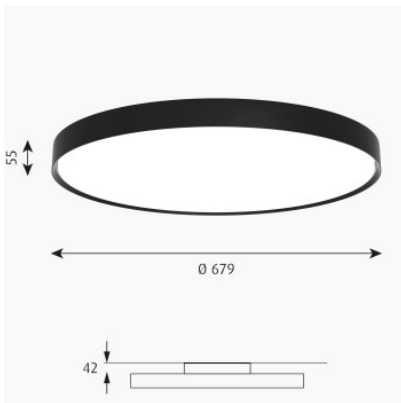

Louis Poulsen LP Slim Round 680 Surface

Large LED ceiling lamp for surface mounting LP Slim Round 680 by Louis Poulsen of cast aluminium and acrylic. Diffuser emits the light glare-free directly downwards. DALI dimmable.

Bulbs 53W LED, 3000K, 5861 lm (aluminium grey, black) / 6262 lm (white). 53W LED, 4000K, 6389 lm.
Dimensions Diameter 67.9 cm, height 5.5 cm.