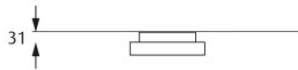

Louis Poulsen LP Slim Round 250 Surface

LED ceiling lamp for surface mounting LP Slim Round 250 by Louis Poulsen of cast aluminium with highly efficient diffuser of opaline white acrylic for diffuse, mainly downwards directed light. Dimmable DALI.

black, 3000K	509,00 €-MSRP 715,00-€
MPN	5742584070
EAN	5703411654019
raw aluminium, 3000K	539,00 €-MSRP 715,00-€
MPN	5742584779
EAN	5714693250929
white, 3000K	539,00 €-MSRP 715,00-€
MPN	5742584041
EAN	5703411635926
white, 4000K	539,00 €-MSRP 715,00-€
MPN	5742584054
EAN	5703411654392

Bulbs 13W LED, 3000K, 1092 lm (aluminium grey, noir) / 1254 lm (white). 13W LED, 4000K, 1279 lm.
Dimensions Diameter 24.8 cm, height 4.7 cm.