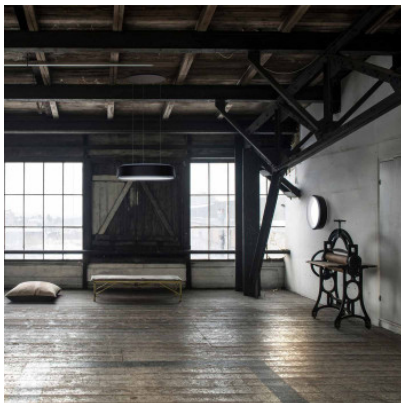

### Louis Poulsen LP Grand 320 Surface

LED light for surface mounting LP Grand 320 by Louis Poulsen with diffuser of PMMA, casing of cast aluminium and reflector of ABS for glare-free light. Dimmable with phase-cut dimmer.