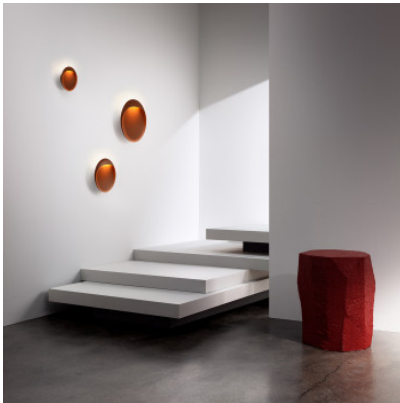

## Louis Poulsen Flindt Wall 300

The LED exterior light Flindt by Louis Poulsen of cast aluminium and acrylic spreads an asymmetrical, glare-free, downward illumination. Inclusive driver, dimmable DALI. IP65.

corten, 3000K	549,00 € <del>MSRP 755,00 €</del>
MPN	5747402131
EAN	5703411851067
white, 3000K	549,00 € <del>MSRP 755,00 €</del>
MPN	5747402157
EAN	5703411845172
aluminium grey, 2700K	569,00 € <del>MSRP 755,00 €</del>
MPN	5747402102
EAN	5703411850350
aluminium grey, 3000K	569,00 € <del>MSRP 755,00 €</del>
MPN	5747402115
EAN	5703411850565
corten, 2700K	569,00 € <del>MSRP 755,00 €</del>
MPN	5747402128
EAN	5703411850855
white, 2700K	569,00 € <del>MSRP 755,00 €</del>
MPN	5747402144
EAN	5703411844847
Bulbs	2700K: 16W LED, 495 lm (aluminium) / 449 lm (corten) / 680 (white). 3000K: 16W LED, 510 lm (aluminium) / 463 lm (corten) / 701 (white).
Dimensions	Diameter 30 cm, depth 8 cm.