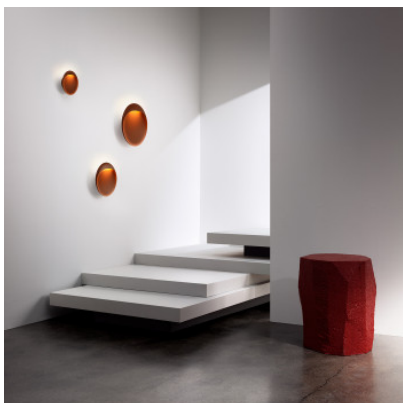

### Louis Poulsen Flindt Wall 200

The LED wall light Flindt Wall by Louis Poulsen of cast aluminium and acrylic produces a glare-free light on one side. Integrated driver. Dimmable via phase cut dimmer. IP65.

corten, 3000K	409,00 €-MSRP-565,00-€
MPN	5747402076
EAN	5703411849149
aluminium grey, 2700K	419,00 €-MSRP-565,00-€
MPN	5747402047
EAN	5703411844557
aluminium grey, 3000K	419,00 €-MSRP-565,00-€
MPN	5747402050
EAN	5703411848647
corten, 2700K	419,00 €-MSRP-565,00-€
MPN	5747402063
EAN	5703411848937
white, 2700K	419,00 €-MSRP-565,00-€
MPN	5747402089
EAN	5703411849439
white, 3000K	419,00 €-MSRP-565,00-€
MPN	5747402092
EAN	5703411849644
Bulbs	2700K: 10W LED, 321 lm (aluminium) / 291 lm (corten) / 435 (white). 3000K: 10W LED, 331 lm (aluminium) / 300 lm (corten) / 448 (white).
Dimensions	Diameter 20 cm, depth 6 cm.