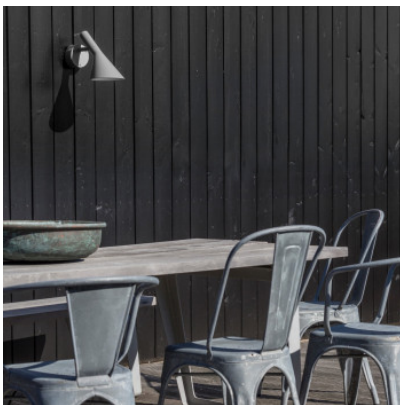

Louis Poulsen AJ 50 Wall

LED outdoor wall light Louis Poulsen AJ 50 made of aluminum with a white painted interior for particularly soft light. Direct and directional light. IP65. Not dimmable.

aluminium	819,00 € ~~MSRP 1.090,00 €~~
MPN	5743145829
EAN	5703411200780

black	819,00 € ~~MSRP 1.090,00 €~~
MPN	5743145803
EAN	5703411200773

white	819,00 € ~~MSRP 1.090,00 €~~
MPN	5743145816
EAN	5703411200797

Bulbs	7.6W LED, 3000K, 428 lm, CRI 90.
Dimensions	Height 24.8 cm, shade width 16 cm, shade length 35 cm, base diameter 11.3 cm, base depth 5.2 cm.

20.04.2024 7:49:29

All prices shown include 19% VAT for deliveries to Deutschland excluding possible shipping costs.

Lumen Lighting Nostraforma GmbH & Co KG
Bodenseestr. 129 | DE-81243 München
FON: +49 (0) 89 820 80 62 0 | FAX: +49 (0) 89 820 80 62 200
MAIL: nostraforma@nostraforma.com | WEB: www.nostraforma.com
BANK: Stadtparkasse München | BLZ: 701 500 00 | KTO: 907 228 290
IBAN: DE 85 7015 0000 0907 2282 90 | BIC: SSKMDEMM

UST-ID: DE 813 992 226
Registergericht München HRA 88136
Persönlich haftende Gesellschafter
Nostraforma Verwaltungs GmbH
Registergericht München HRA 175844
Geschäftsführer: Cerchi Alexander, Cerchi Patrick, Cerchi Manuel