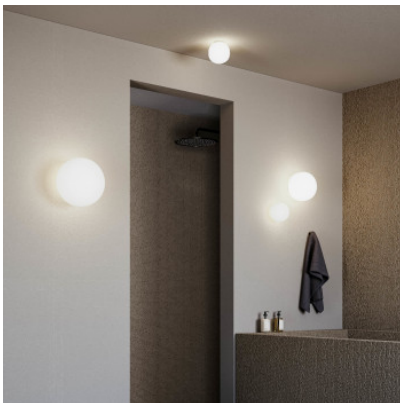

Lodes Volum Wall/Ceiling 14

Wall/ceiling light Lodes Volum with a diameter of 14 cm made of mouth-blown glass and a silicone base. For E14 bulbs. For direct mounting or with flange for mirror mounting. Phase dimmable. IP54.

direct assembly	189,00 €
MPN	18741 1200
mirror assembly	239,00 €
MPN	18741 120S

02.05.2024 7:37:30

All prices shown include 19% VAT for deliveries to Deutschland excluding possible shipping costs.

Lumen Lighting Nostraforma GmbH & Co KG
Bodenseestr. 129 | DE-81243 München
FON: +49 (0) 89 820 80 62 0 | FAX: +49 (0) 89 820 80 62 200
MAIL: nostraforma@nostraforma.com | WEB: www.nostraforma.com
BANK: Stadtparkasse München | BLZ: 701 500 00 | KTO: 907 228 290
IBAN: DE 85 7015 0000 0907 2282 90 | BIC: SSKMDEMM

UST-ID: DE 813 992 226
Registergericht München HRA 88136
Persönlich haftende Gesellschafter
Nostraforma Verwaltungs GmbH
Registergericht München HRA 175844
Geschäftsführer: Cerchi Alexander, Cerchi Patrick, Cerchi Manuel