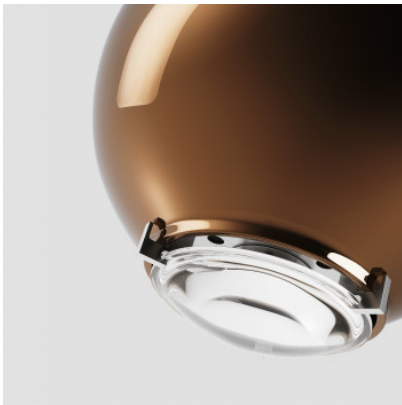

Lodes Sky-Fall Suspension Round Medium

LED pendant lamp Lodes Sky-Fall Round Medium with blown glass shade, metal structure. Diffused light through the shade and direct light through the curved lens on the bottom. Dimmable trailing edge.

| | |
|--------------------|------------------------|
| Clear | 629,00 €-MSRP-708,00-€ |
| MPN | 14824 0027 |
| Luminous flux (lm) | 1815 |
| Glossy Bronze | 839,00 € |
| MPN | 14824 4627 |
| Luminous flux (lm) | 1815 |
| Glossy Smoke | 839,00 € |
| MPN | 14824 4327 |
| Luminous flux (lm) | 1815 |
| Golden Sage | 839,00 € |
| MPN | 14824 7127 |
| Luminous flux (lm) | 1815 |