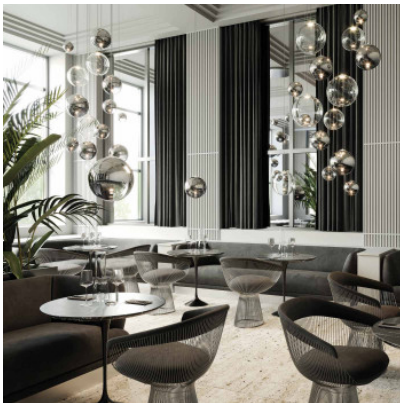

Lodes Random Solo Pendant 12

LED suspension Random Solo 12 by Lodes consists of a glass sphere with silicone casing and light source in upper part, filling the sphere with light. Diverse glass versions. TRIAC dimmable.

Bulbs
Dimensions

1W 230V LED, 2.700K, 150 lm, CRI 90.
Shade diameter 12 cm, shade height 12.7 cm, total
height max. 4 m, canopy diameter 9.5 cm, weight
0.25 kg.

23.04.2024 9:17:26

All prices shown include 19% VAT for deliveries to Deutschland excluding possible shipping costs.