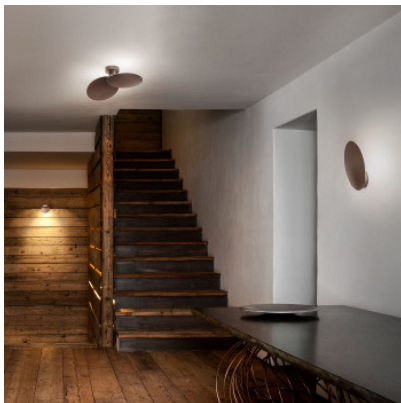

Lodes Puzzle Round Single

The LED wall lamp Puzzle Single Round by Lodes consists of a reflector plate of aluminium that turn by 355 degrees and tilt by 85 degrees Indirect light. TRIAC dimmable.

black matt, 2700K	249,00 €
MPN	15941 2027
EAN	8057501003179
black matt, 3000K	249,00 €
MPN	15941 2030
EAN	8057501003186
white matt, 2700K	249,00 €
MPN	15941 1027
EAN	8057501003148
white matt, 3000K	249,00 €
MPN	15941 1030
EAN	8057501003155
bronze, 2700K	259,00 €
MPN	15941 3527
EAN	8057501003209
bronze, 3000K	259,00 €
MPN	15941 3530
EAN	8057501003216
champagne, 2700K	259,00 €
MPN	15941 4527
EAN	8057501003230
champagne, 3000K	259,00 €
MPN	15941 4530
EAN	8057501003247

Bulbs 2700K: 15W 220-240V LED, 1.750 lm, CRI 92.
3000K: 15W 220-240V LED, 1.850 lm, CRI 92.
Dimensions Diameter 19 cm, depth min. 7.5 cm, base diameter 8 cm, weight 0.6 kg.