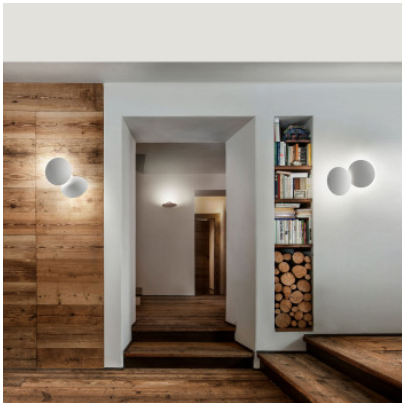

Lodes Puzzle Round Double

LED wall/ceiling lamp Puzzle Double Round by Lodes of aluminium with two adjustable, round reflector plates for indirect, warm light. Tilttable by 85 degrees and turnable by 355 degrees. TRIAC dimmable.

Bulbs	2700K: 2 x 15W 220-240V LED, 3.500 lm, CRI 92. 3000K: 2 x 15W 220-240V LED, 3.700 lm, CRI 92.
Dimensions	Width 37.5 cm, depth 11.5 cm, base diameter 8 cm, weight 1.1 kg.