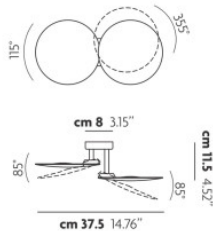

Lodes Puzzle Round Double

LED wall/ceiling lamp Puzzle Double Round by Lodes of aluminium with two adjustable, round reflector plates for indirect, warm light. Tilttable by 85 degrees and turnable by 355 degrees. TRIAC dimmable.

Bulbs	2700K: 2 x 15W 220-240V LED, 3.500 lm, CRI 92. 3000K: 2 x 15W 220-240V LED, 3.700 lm, CRI 92.
Dimensions	Width 37.5 cm, depth 11.5 cm, base diameter 8 cm, weight 1.1 kg.