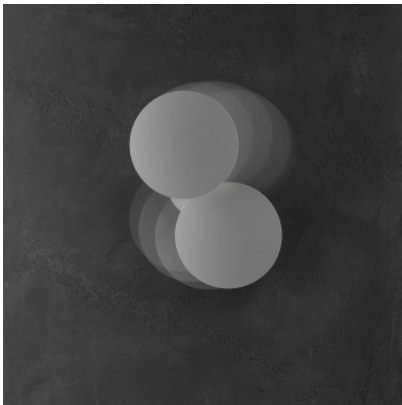

Lodes Puzzle Outdoor Double Round

LED exterior light Puzzle Double Round by Lodes of aluminium with two reflector plates turnable up to 355 degrees and tiltable up to 85 degrees for variable illumination of exterior walls. TRIAC dimmable. IP65.

anthracite	569,00 €
MPN	15992 4430
EAN	8057501003414

white matt	569,00 €
MPN	15992 1030
EAN	8057501003407

Bulbs 2 x 16W LED 220-240V, 3000K, 3400 lm, CRI 92.
Dimensions Each diffuser diameter 19 cm, depth 11.8 cm, base depth 2.5 cm, weight 1.3 kg.