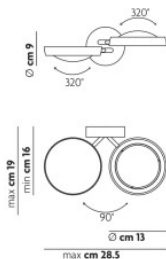

Lodes Nautilus Wall

LED wall lamp Nautilus Wall by Lodes of metal with 2 independantly adjustable reflectors. Convex glass lenses for focussed, glare-free light. The reflectors' back is reflecting. TRIAC dimmable.

Bulbs

2700K: 2 x 12W LED 220-240V, 1990 lm, CRI 90.

3000K: 2 x 12W LED 220-240V, 2170 lm, CRI 90.

Dimensions

Width max. 28.5 cm, depth min. 16 cm/max. 19 cm, shade diameter 13 cm, base diameter 9 cm, weight 1.15 kg.