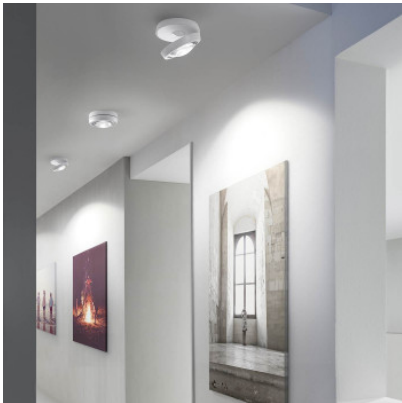

## Lodes Nautilus Ceiling

LED ceiling lamp Nautilus by Lodes with metallic casing and convex glass lens for direct, focussed and glare-free light. Diffuser turnable by 340 degrees and tiltable by 90 degrees. TRIAC dimmable.

Bulbs	2700K: 12W LED 220-240V, 995 lm, CRI 90. 3000K: 12W LED 220-240V, 1085 lm, CRI 90.
Dimensions	Diameter 13 cm, height min. 5.8 cm, height max. 15.5 cm, weight 1.10 kg.