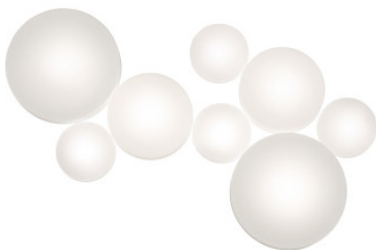

Lodes MakeUp Wall/Ceiling

LED wall/ceiling lamp Make-Up by Lodes with round light body of metal and diffuser of white, satined glass spreads diffuse, even light. TRIAC dimmable.

∅ 20cm	189,00 € MSRP 274,00 €
MPN	15041 30
EAN	8057501002875

Bulbs	∅ 20 cm: 8W 220/240V LED, 3.000 K, 980 lm, CRI 92. ∅ 30 cm: 15W 220/240V LED, 3.000 K, 1.850 lm, CRI 92.
	∅ 40 cm: 15W 220/240V LED, 3.000 K, 1.850 lm, CRI 92.
Dimensions	∅ 20 cm: total depth 7 cm, wall bracket: diameter 14 cm, depth 3 cm. ∅ 30 cm: total depth 9.5 cm, wall bracket: diameter 23 cm, depth 3 cm. ∅ 40 cm: total depth 11 cm, wall bracket: diameter 31 cm, depth 3 cm.