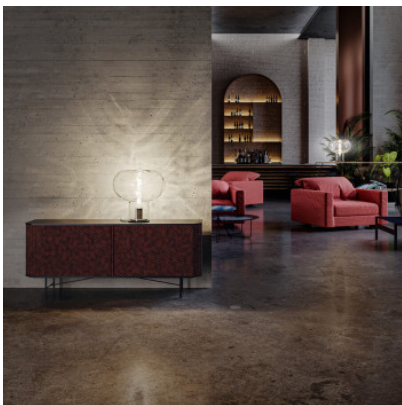

## Lodes Magic Mushroom Table

Lodes Magic Mushroom table lamp with black steel base and diffuser made of mouth-blown glass. For E27 LED bulbs (ø max. 12 cm). With dimmer switch on the cable.

black / Aqua	1.129,00 €
MPN	52280 0000
EAN	8057501015943