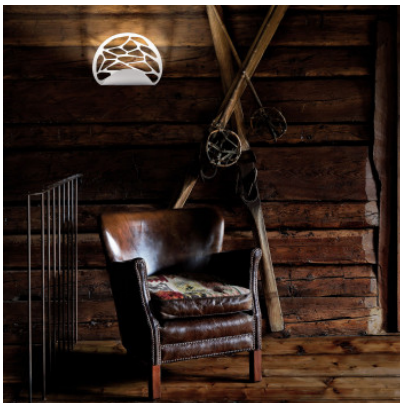

Lodes Kelly Wall

LED wall lamp Kelly by Lodes of lacquered metal with organical laser-cut hole pattern for light and shadow effects on the wall. Indirect, atmospherical lighting. TRIAC dimmable.

white matt	309,00 €
MPN	14150 1027
EAN	8057501002165

bronze	319,00 € ~~MSRP 333,00 €~~
MPN	14150 3527
EAN	8057501002189

Bulbs 15W LED, 1.750 lm, 2.700K, CRI 92.
Dimensions Width 25 cm, height 19 cm, depth 10 cm, weight 0.8 kg.

27.04.2024 7:24:38

All prices shown include 19% VAT for deliveries to Deutschland excluding possible shipping costs.

Lumen Lighting Nostraforma GmbH & Co KG
Bodenseestr. 129 | DE-81243 München
FON: +49 (0) 89 820 80 62 0 | FAX: +49 (0) 89 820 80 62 200
MAIL: nostraforma@nostraforma.com | WEB: www.nostraforma.com
BANK: Stadtparkasse München | BLZ: 701 500 00 | KTO: 907 228 290
IBAN: DE 85 7015 0000 0907 2282 90 | BIC: SSKMDEMM

UST-ID: DE 813 992 226
Registergericht München HRA 88136
Persönlich haftende Gesellschafter
Nostraforma Verwaltungs GmbH
Registergericht München HRA 175844
Geschäftsführer: Cerchi Alexander, Cerchi Patrick, Cerchi Manuel