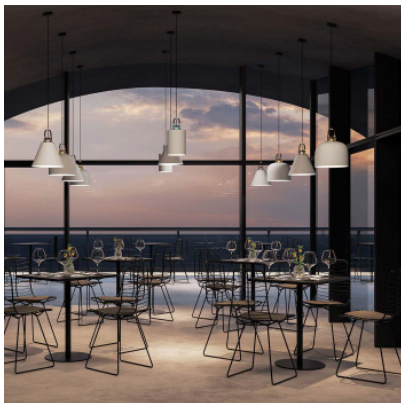

Lodes Jim Pendant Cone

Suspension Jim Cone by Lodes with conical shade of metal and hook of methacrylate in diverse colour combinations. Direct light distribution. For E27 lamps. Phase-cut dimmable.

black matt, grey hook	359,00 €
MPN	16922 2800+R11L01 2000

black matt, honey hook	359,00 €
MPN	16922 6600+R11L01 2000

champagne matt, grey hook	379,00 €
MPN	16922 2700+R11L01 4500

champagne matt, honey hook	379,00 €
MPN	16922 6500+R11L01 4500

Bulbs
Dimensions

1 x max. 25W E27 A60 LED lamp.
Shade diameter 28 cm, shade height 32 cm, total height max. 4 m, canopy diameter 9.5 cm, canopy height 2.6 cm, weight 1 kg.