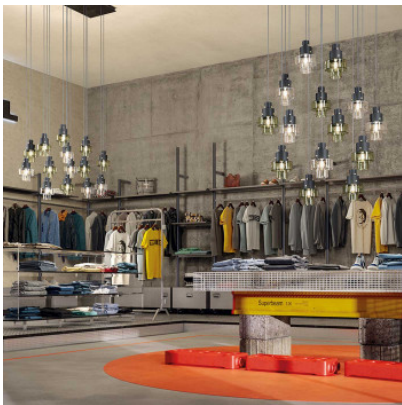

## Lodes Gask Pendant

Suspension Gask by Lodes with glass shade of staggered cylinders, upper part of lacquered steel. Direct downward light and diffuse light. Black ceiling lamp. For E14 lamps. Phase-cut dimmable.

transparent	339,00 €
MPN	50620 0000+R11DL01 2000
army green	349,00 € -MSRP 365,00 €
MPN	50620 7100+R11DL01 2000

Bulbs	1 x max. 15W E14 LED lamp.
Dimensions	Shade diameter 17 cm, shade height 26 cm, suspension 4 m, canopy diameter 8 cm, canopy height 2 cm, weight 3.77 kg.