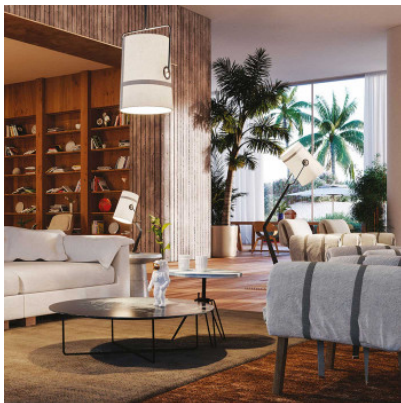

## Lodes Fork Pendant Small

Small suspension Fork by Lodes with conical turnable cotton linen shade in patchwork structure. The shade can turn full-range. The mini ceiling rose is black. For E14 lamps. Phase-cut dimmable.

Bulbs  
Dimensions

1 x max. 15W E14 LED lamp (max. length 90 mm).  
Shade diameter 18 cm, shade height 26.4 cm,  
suspension 4 m, canopy diameter 8 cm, canopy  
height 2 cm, weight 0.8 kg.

23.04.2024 9:54:41