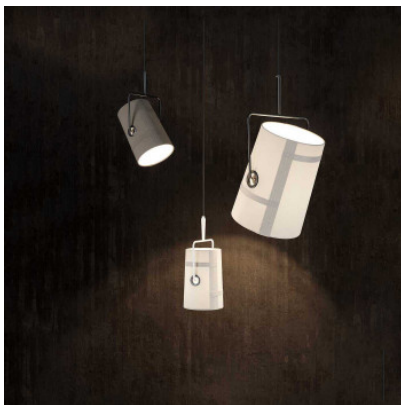

Lodes Fork Pendant Large

Suspension Fork Large by Lodes with cotton linen shade and metallic structure for soft light. Shade turnable full-range thanks to burnished brass eyelets. Black ceiling rose. For E27 lamp. Phase-cut dimmable

Dimensions

Shade diameter 29-33 cm, shade height 44.2 cm, suspension 4 m, canopy diameter 8 cm, canopy height 2 cm, weight 1.92 kg.

20.04.2024 17:04:12

All prices shown include 19% VAT for deliveries to Deutschland excluding possible shipping costs.