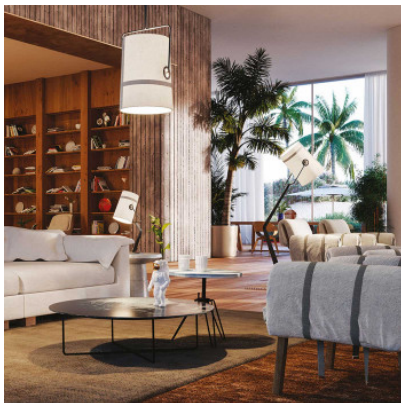

Lodes Fork Pendant Large

Suspension Fork Large by Lodes with cotton linen shade and metallic structure for soft light. Shade turnable full-range thanks to burnished brass eyelets. Black ceiling rose. For E27 lamp. Phase-cut dimmable

anthracite / gray MPN	979,00 € 50520 2500
anthracite / ivory MPN	979,00 € 50520 5300
ivory MPN	979,00 € 50520 5400
ivory / gray MPN	979,00 € 50520 2600

Bulbs

2 x max. 25W E27 LED lamps (max. diameter 65 mm).

Dimensions

Shade diameter 29-33 cm, shade height 44.2 cm, suspension 4 m, canopy diameter 8 cm, canopy height 2 cm, weight 1.92 kg.