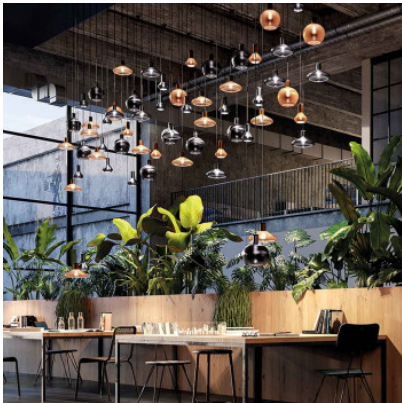

## Lodes Flask Pendant C

Suspension Lodes Flask C with bellied glass shade shining with a metallic external face. Lamp discreetly visible when on. Diffuse and downward directed light. For E27 lamps. Phase-cut dimmable.

metallic black	569,00 €
MPN	50323 2100+R11DL01 2000
mineral sand	569,00 €
MPN	50323 5200+R11DL01 2000

Bulbs  
Dimensions

1 x max. 15W E27 LED lamp.  
Shade diameter 24.9 cm, shade height 28.7 cm,  
suspension max. 4 m, canopy diameter 8 cm,  
canopy height 2 cm.