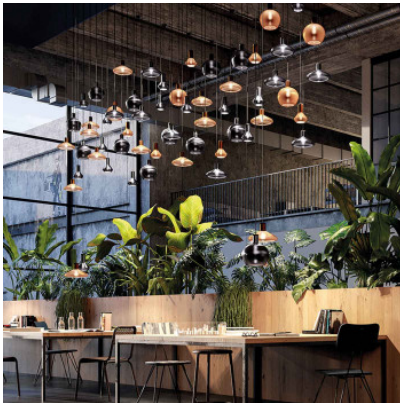

Lodes Flask Pendant B

Suspension Flask B by Lodes with shade of glass, metallic external face, shiny inner face. Diffuse and downward light. Black ceiling lamp. For E27 lamps. Phase-cut dimmable.

metallic black	569,00 €
MPN	50322 2100+R11DL01 2000
mineral sand	569,00 €
MPN	50322 5200+R11DL01 2000

Bulbs 1 x max. 15W E27 LED lamp.
 Dimensions Shade diameter 28 cm, shade height 17 cm, suspension max. 4 m, canopy diameter 8 cm, canopy height 2 cm.

29.04.2024 6:47:03

All prices shown include 19% VAT for deliveries to Deutschland excluding possible shipping costs.