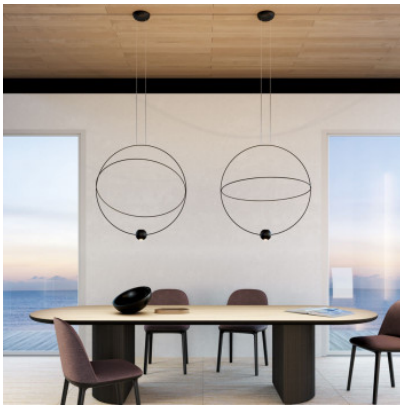

04.05.2024 7:38:53

All prices shown include 19% VAT for deliveries to Deutschland excluding possible shipping costs.

Lumen Lighting Nostraforma GmbH & Co KG
Bodenseestr. 129 | DE-81243 München
FON: +49 (0) 89 820 80 62 0 | FAX: +49 (0) 89 820 80 62 200
MAIL: nostraforma@nostraforma.com | WEB: www.nostraforma.com
BANK: Stadtparkasse München | BLZ: 701 500 00 | KTO: 907 228 290
IBAN: DE 85 7015 0000 0907 2282 90 | BIC: SSKMDEMM

UST-ID: DE 813 992 226
Registergericht München HRA 88136
Persönlich haftende Gesellschafter
Nostraforma Verwaltungs GmbH
Registergericht München HRA 175844
Geschäftsführer: Cerchi Alexander, Cerchi Patrick, Cerchi Manuel