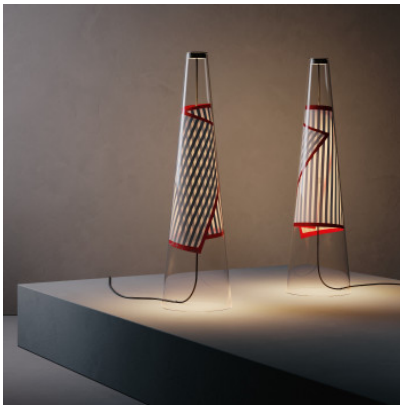

Lodes Cono di Luce Table

LED table lamp Lodes Cono di Luce with a flexible circuit board embedded in a transparent Pyrex® cone. With touch dimmer on the lamp head. With USB cable (5V / 1.5A).

grey	599,00 €
MPN	21080 3227
Luminous flux (lm)	1307
red	599,00 €
MPN	21080 6027
Luminous flux (lm)	1307
gold	659,00 €
MPN	21080 5027
Luminous flux (lm)	1307