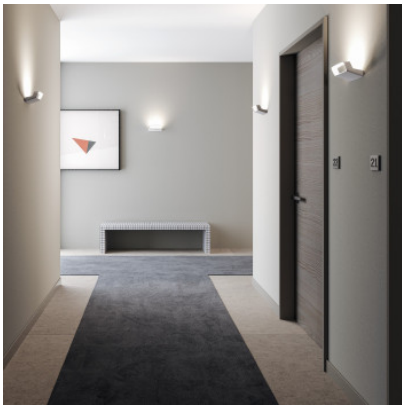

Lodes Aile Wall

LED wall light Lodes Aile made of die-cast aluminum for powerful, indirect light that is directed upwards towards the wall and is captured by the spoiler and forwarded downwards. Dimmable trailing edge.

white matt	189,00 €
MPN	17550 1027
EAN	8057501004749
Luminous flux (lm)	1840

champagne matt	219,00 €
MPN	17550 4527
EAN	8057501004800
Luminous flux (lm)	1840

19.04.2024 18:21:48

All prices shown include 19% VAT for deliveries to Deutschland excluding possible shipping costs.

Lumen Lighting Nostraforma GmbH & Co KG
Bodenseestr. 129 | DE-81243 München
FON: +49 (0) 89 820 80 62 0 | FAX: +49 (0) 89 820 80 62 200
MAIL: nostraforma@nostraforma.com | WEB: www.nostraforma.com
BANK: Stadtparkasse München | BLZ: 701 500 00 | KTO: 907 228 290
IBAN: DE 85 7015 0000 0907 2282 90 | BIC: SSKMDEMM

UST-ID: DE 813 992 226
Registergericht München HRA 88136
Persönlich haftende Gesellschafter
Nostraforma Verwaltungs GmbH
Registergericht München HRA 175844
Geschäftsführer: Cerchi Alexander, Cerchi Patrick, Cerchi Manuel