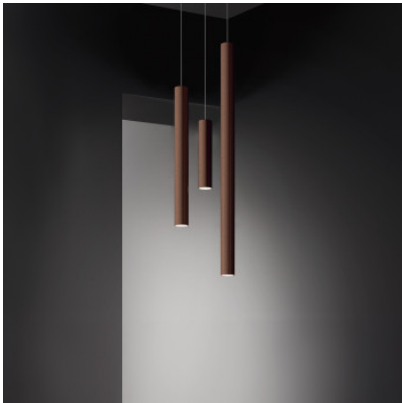

Lodes A-Tube Pendant Small

Pendant light Lodes A-Tube Small made of painted aluminum in the shape of a short, tubular cylinder. Direct light distribution downwards. For GU10 bulbs. Ceiling canopy in the same color. Phase dimmable.

black matt	199,00 €-MSRP-252,00-€
MPN	09622 2000+R11L01 2000
white matt	239,00 €-MSRP-252,00-€
MPN	09622 1000+R11L01 1000
bronze	259,00 €
MPN	09622 3500+R11L01 3500

30.04.2024 2:24:34

All prices shown include 19% VAT for deliveries to Deutschland excluding possible shipping costs.