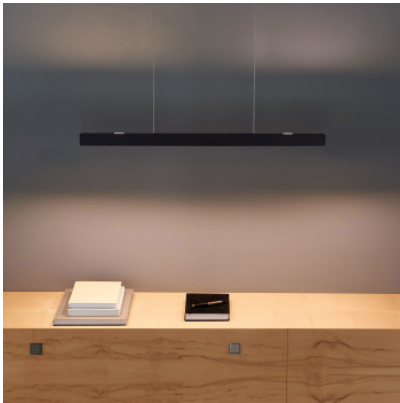

## Liin Light Innovations Nalu

The suspension Nalu by Liin Light Innovations with an aluminium profile has LED light sources downwards and upwards, providing a direct and indirect light.

1.020mm, raven grey satin MPN	1.699,00 € <del>MSRP 1.785,00 €</del> 575 006 03
1.020mm, light grey satin MPN	1.749,00 € <del>MSRP 1.845,00 €</del> 575 006 06
1.320mm, raven grey satin MPN	2.199,00 € <del>MSRP 2.321,00 €</del> 577 006 03
1.320mm, light grey satin MPN	2.259,00 € <del>MSRP 2.380,00 €</del> 577 006 06
1.620mm, raven grey satin MPN	2.649,00 € <del>MSRP 2.797,00 €</del> 578 006 03
1.620mm, light grey satin MPN	2.769,00 € <del>MSRP 2.916,00 €</del> 578 006 06
2.120mm, raven grey satin MPN	3.159,00 € <del>MSRP 3.332,00 €</del> 579 006 03
2.120mm, light grey satin MPN	3.269,00 € <del>MSRP 3.451,00 €</del> 579 006 06

Bulbs	1.020mm / 1.320mm: 72W LED, 2.880 lm (Downlight) + 1.440 lm (Uplight), 2.700K-5.700K, CRI>92. 1.620mm / 2.120mm: 120W LED, 4.320 lm (Downlight) + 2.880 lm (Uplight), 2.700K-5.700K, CRI>92.
Dimensions	Body: height 10 cm, depth 1 cm. Cable length 100 cm.