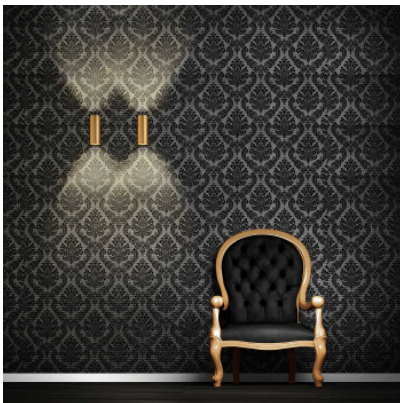

Light-Point Zero W2

The wall lamp Zero W2 by Light-Point shines its light upwards and downwards against the wall. The cylindrical lamp is made of aluminium and equipped with integrated, dimmable LEDs.

black	309,00 € MSRP 383,00 €
MPN	256318
EAN	5711389563189

black/gold	309,00 € MSRP 383,00 €
MPN	256328
EAN	5711389563288

white	309,00 € MSRP 383,00 €
MPN	256325
EAN	5711389563257

Bulbs	2 x 4W 230V LED.
Dimensions	Height 20 cm, diameter 8 cm, depth 7.7 cm.

28.04.2024 10:41:35