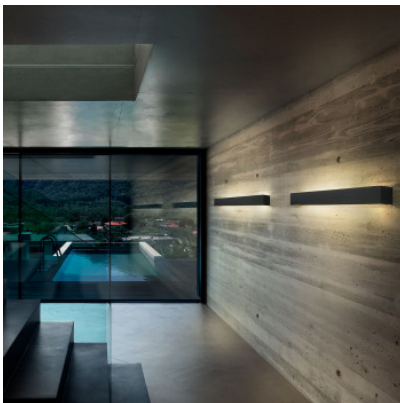

Light-Point Mood 4

The long wall lamp Mood 4 by Light-Point is one meter long. It is made of aluminium and gives off a double emission light. IP20, for inside.

black	469,00 €-MSRP-568,00-€
MPN	261077
EAN	5711389610777

white	469,00 €-MSRP-568,00-€
MPN	261075
EAN	5711389610753

Bulbs	1 x 25W 230V LED, 3000K.
Dimensions	Width 100 cm, height 7 cm, depth 10 cm.

29.04.2024 5:13:55

All prices shown include 19% VAT for deliveries to Deutschland excluding possible shipping costs.

Lumen Lighting Nostraforma GmbH & Co KG
Bodenseestr. 129 | DE-81243 München
FON: +49 (0) 89 820 80 62 0 | FAX: +49 (0) 89 820 80 62 200
MAIL: nostraforma@nostraforma.com | WEB: www.nostraforma.com
BANK: Stadtparkasse München | BLZ: 701 500 00 | KTO: 907 228 290
IBAN: DE 85 7015 0000 0907 2282 90 | BIC: SSKMDEMM

UST-ID: DE 813 992 226
Registergericht München HRA 88136
Persönlich haftende Gesellschafter
Nostraforma Verwaltungs GmbH
Registergericht München HRA 175844
Geschäftsführer: Cerchi Alexander, Cerchi Patrick, Cerchi Manuel