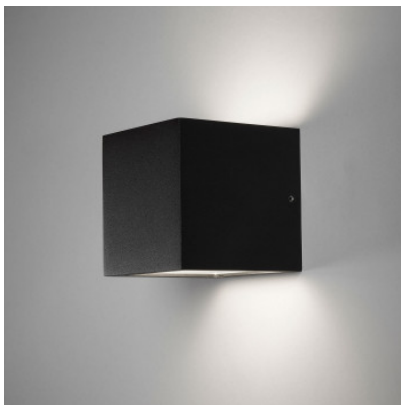

Light-Point Cube XL Up/Down

The large wall lamp Cube XL up-down by the Danish manufacturer Light-Point: cubic shape, downward and upward illumination, protection IP54, three available colours.

black	229,00 € MSRP 277,00 €
MPN	256177
EAN	5711389561772

Bulbs	1 x max. 60W 230V E27 incandescent lamp.
Dimensions	Width 15 cm, height 15 cm, depth 15 cm.

29.04.2024 14:54:01

All prices shown include 19% VAT for deliveries to Deutschland excluding possible shipping costs.