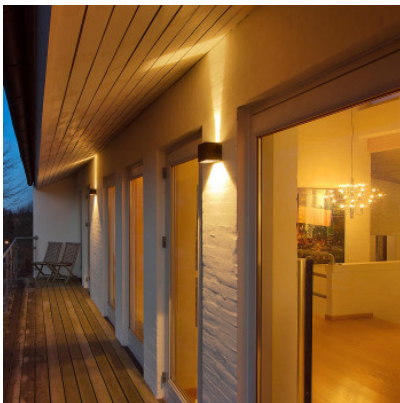

Light-Point Cube XL Up/Down LED

The wall lamp Cube XL LED by Light-Point from aluminium gives off upward and downward directed LED light. The diffusers are adjustable by 90 degrees in order to vary the light beams. IP54.

black	399,00 €-MSRP-489,00-€
MPN	256187
EAN	5711389561871

white	399,00 €-MSRP-489,00-€
MPN	256185
EAN	5711389561857

Bulbs 2 x 6W 230V LED, 3,000K.
Dimensions Width 15 cm, height 15 cm, depth 15 cm.

28.04.2024 22:19:14

All prices shown include 19% VAT for deliveries to Deutschland excluding possible shipping costs.

Lumen Lighting Nostraforma GmbH & Co KG
Bodenseestr. 129 | DE-81243 München
FON: +49 (0) 89 820 80 62 0 | FAX: +49 (0) 89 820 80 62 200
MAIL: nostraforma@nostraforma.com | WEB: www.nostraforma.com
BANK: Stadtparkasse München | BLZ: 701 500 00 | KTO: 907 228 290
IBAN: DE 85 7015 0000 0907 2282 90 | BIC: SSKMDEMM

UST-ID: DE 813 992 226
Registergericht München HRA 88136
Persönlich haftende Gesellschafter
Nostraforma Verwaltungs GmbH
Registergericht München HRA 175844
Geschäftsführer: Cerchi Alexander, Cerchi Patrick, Cerchi Manuel