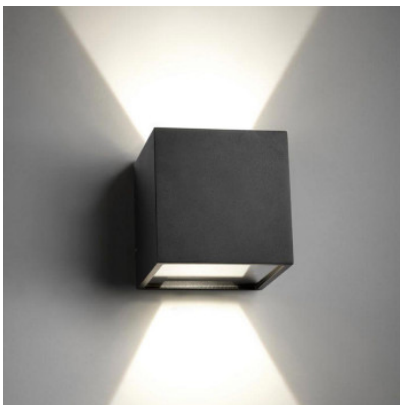

Light-Point Cube XL Up/Down LED

The wall lamp Cube XL LED by Light-Point from aluminium gives off upward and downward directed LED light. The diffusers are adjustable by 90 degrees in order to vary the light beams. IP54.

black	399,00 €-MSRP-489,00-€
MPN	256187
EAN	5711389561871

white	399,00 €-MSRP-489,00-€
MPN	256185
EAN	5711389561857

Bulbs 2 x 6W 230V LED, 3,000K.
Dimensions Width 15 cm, height 15 cm, depth 15 cm.

28.04.2024 22:19:14