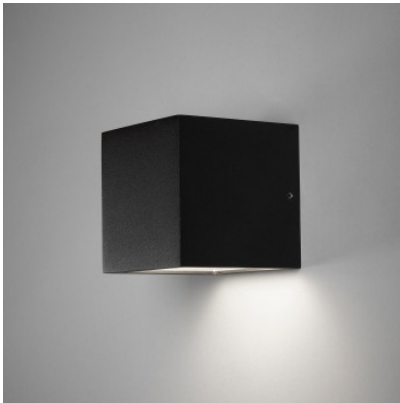

## Light-Point Cube Down

Cubic wall lamp for downwards lighting Cube down by the Danish manufacturer Light-Point. From aluminium in a choice of colour, for halogen lamp. IP54.

black	179,00 € <del>MSRP 224,00 €</del>
MPN	256162
EAN	5711389561628

Bulbs	1 x max. 60W 230V G9 halogen lamp.
Dimensions	Width 10 cm, height 10 cm, depth 10 cm.

29.04.2024 9:48:57

All prices shown include 19% VAT for deliveries to Deutschland excluding possible shipping costs.