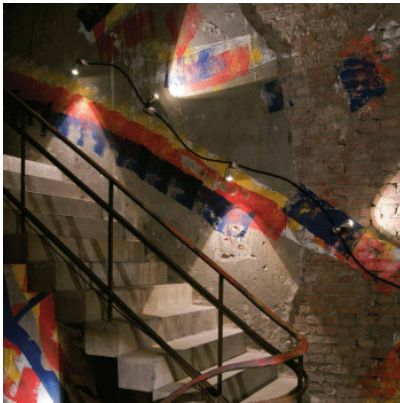

## less 'n' more Athene BDL1-P-KA

Short wall lamp Athene A-BDL1-P by Less 'n' more with focusable LED light. The lamp head is made of massive aluminium, the flexible shaft is available in various colour versions.

Bulbs  
Dimensions

6W LED, 2700K, 600 lm, CRI 90.  
Total height max. 35 cm, flexible shaft length 15 cm, head diameter 6.5 cm, base diameter 6.5 cm.