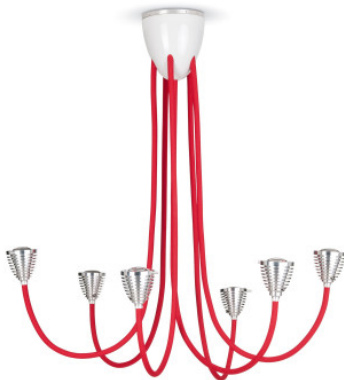

less 'n' more Athene 6DL-P-KA

Make your light a truly unique object with the chandelier Athene A-6DL by Less 'n' more. The six flexible shafts can be bent, allowing the lamp to take on individual shapes. Externally dimmable.

flexible shafts in brushed aluminium	1.979,00 € -MSRP 2.199,00 €
MPN	A-6DL-P-KA-FA
EAN	4251908541980
flexible shafts with anthracite grey textile covers	1.979,00 € -MSRP 2.199,00 €
MPN	A-6DL-P-KA-FTA
EAN	4251908547999
flexible shafts with black textile cover	1.979,00 € -MSRP 2.199,00 €
MPN	A-6DL-P-KA-FTS
EAN	4251908548033
flexible shafts with blue textile covers	1.979,00 € -MSRP 2.199,00 €
MPN	A-6DL-P-KA-FTB
EAN	4251908548002
flexible shafts with brown textile cover	1.979,00 € -MSRP 2.199,00 €
MPN	A-6DL-P-KA-FTU
EAN	4251908548040
flexible shafts with green textile covers	1.979,00 € -MSRP 2.199,00 €
MPN	A-6DL-P-KA-FTG
EAN	4251908548019
flexible shafts with red textile cover	1.979,00 € -MSRP 2.199,00 €
MPN	A-6DL-P-KA-FTR
EAN	4251908548026
flexible shafts with white textile cover	1.979,00 € -MSRP 2.199,00 €
MPN	A-6DL-P-KA-FTW
EAN	4251908548057

Bulbs
Dimensions

6 x 6W LED, 2700K, 3600 lm, CRI 90.
Total height ca. 110 cm, diffuser diameter 6.5 cm, canopy height 14 cm, canopy diameter 13 cm.