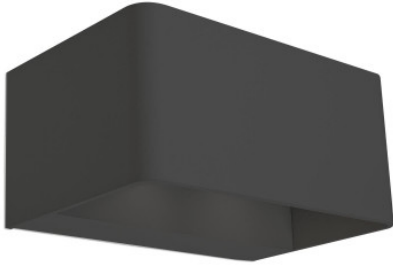

## LEDS C4 Wilson Rectangular Wall

---

anthracite	460,00 €
MPN	05-9684-Z5-CL
EAN	8435381433642

---

Bulbs	1 x 18W 230V LED, 3,000K, 1,710 lm.
Dimensions	Width 19 cm, height 9 cm, depth 13 cm.